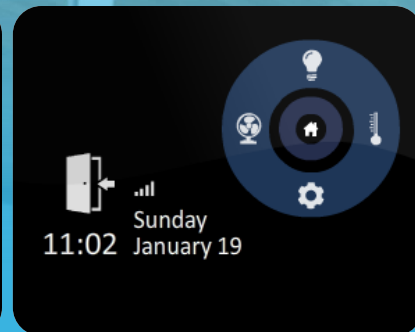

Wi-Fi Enabled Touch Screen Electrical Appliances and Environment Control

With TOUCH you can remotely control lighting, heating, air-conditioning, blinds and various home appliances..., in fact almost anything in your room from almost anywhere in the World!

Wi-Fi Enabled Touch Screen Electrical Appliances and Environment Control

Combine several commands into touch screen button so that you can control every appliances just through a TOUCH.

You can securitize windows , doors and main gates through a touch screen interface and monitor any time, anywhere in the World!

Wi-Fi Enabled Touch Screen Electrical Appliances and Environment Control

TOUCH provides the easiest and most advanced way to control heating, cooling and humidity for rooms in your home

Wi-Fi Enabled Touch Screen Electrical Appliances and Environment Control

## Features

8 Lights.  
4 Fans with Sliding digital dimmer.  
6 Zones Security Sensors.  
1 Window blind.  
1 Air-conditioner.  
1 Heater.  
1 Mist fan for humidity.  
Digital calendar.  
Automatic screen diming in low light.  
Indoor and Outdoor Temperature Sensor.  
Wi-Fi Remote-control