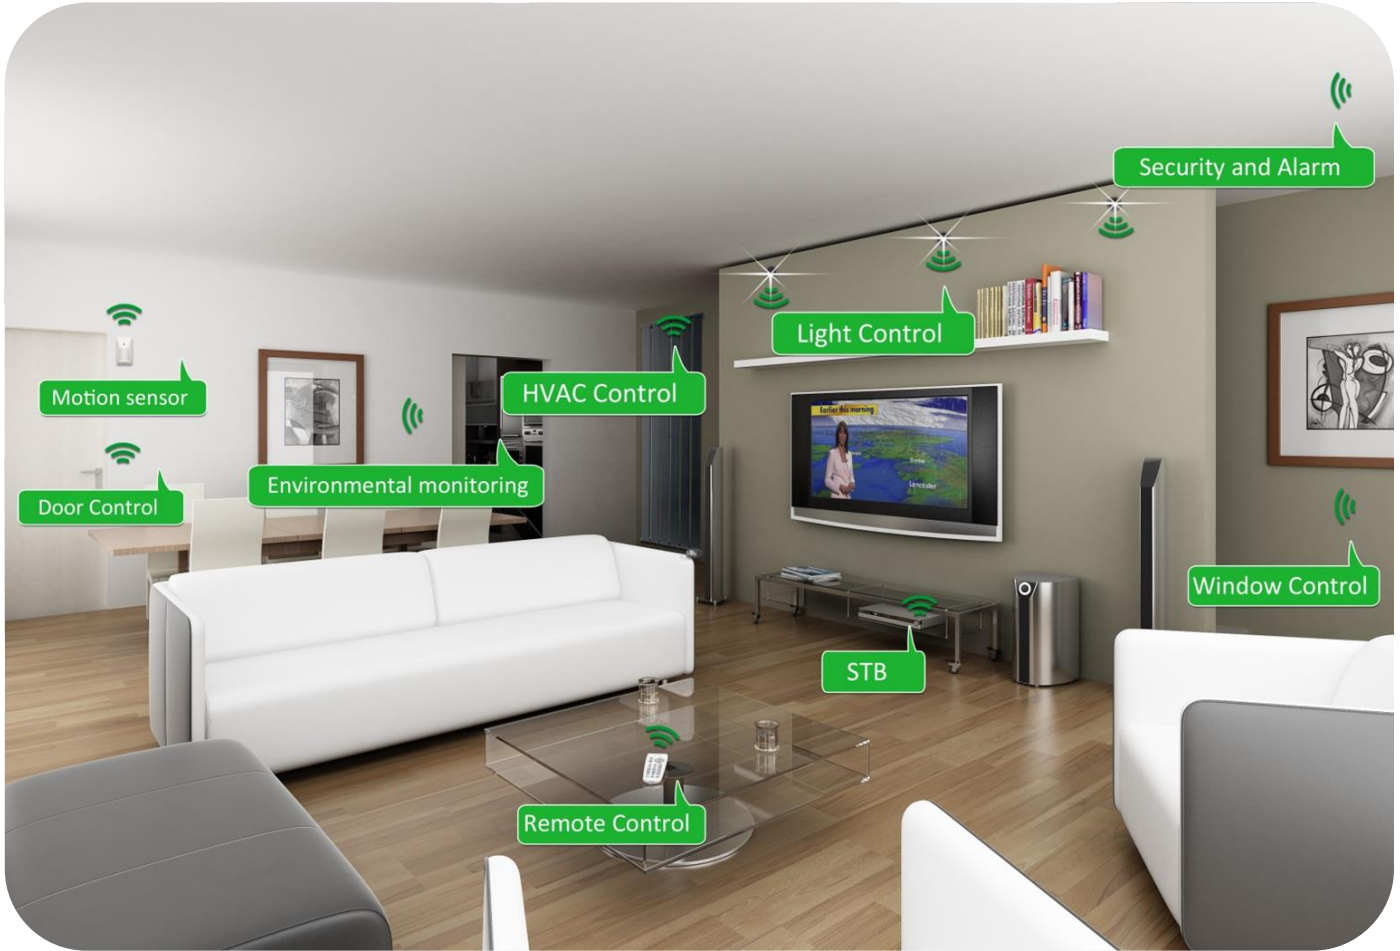

Wi-Fi Enabled Touch Screen Electrical Appliances and Environment Control

With TOUCH you can remotely control lighting, heating, air-conditioning, blinds and various home appliances..., in fact almost anything in your room from almost anywhere in the World!

Wi-Fi Enabled Touch Screen Electrical Appliances and Environment Control

Combine several commands into touch screen button so that you can control every appliances just through a TOUCH.

You can securitize windows , doors and main gates through a touch screen interface and monitor any time, anywhere in the World!

Wi-Fi Enabled Touch Screen Electrical Appliances and Environment Control

TOUCH provides the easiest and most advanced way to control heating, cooling and humidity for rooms in your home

Wi-Fi Enabled Touch Screen Electrical Appliances and Environment Control

## Features

8 Lights.  
4 Fans with Sliding digital dimmer.  
6 Zones Security Sensors.  
1 Window blind.  
1 Air-conditioner.  
1 Heater.  
1 Mist fan for humidity.  
Digital calendar.  
Automatic screen diming in low light.  
Indoor and Outdoor Temperature Sensor.  
Wi-Fi Remote-control