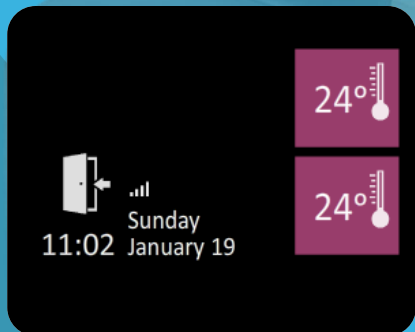

Wi-Fi Enabled Touch Screen Electrical Appliances and Environment Control

With TOUCH you can remotely control lighting, heating, air-conditioning, blinds and various home appliances..., in fact almost anything in your room from almost anywhere in the World!

Wi-Fi Enabled Touch Screen Electrical Appliances and Environment Control

Combine several commands into touch screen button so that you can control every appliances just through a TOUCH.

You can securitize windows , doors and main gates through a touch screen interface and monitor any time, anywhere in the World!