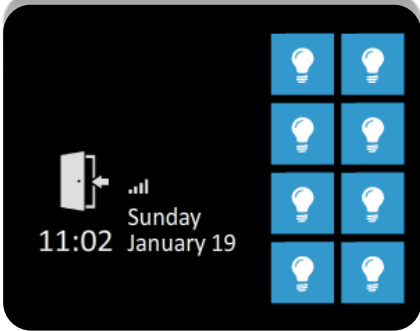

Wi-Fi Enabled Touch Screen Electrical Appliances and Environment Control

With TOUCH you can remotely control lighting, heating, air-conditioning, blinds and various home appliances..., in fact almost anything in your room from almost anywhere in the World!

Wi-Fi Enabled Touch Screen Electrical Appliances and Environment Control

Combine several commands into touch screen button so that you can control every appliances just through a TOUCH.

You can securitize windows , doors and main gates through a touch screen interface and monitor any time, anywhere in the World!